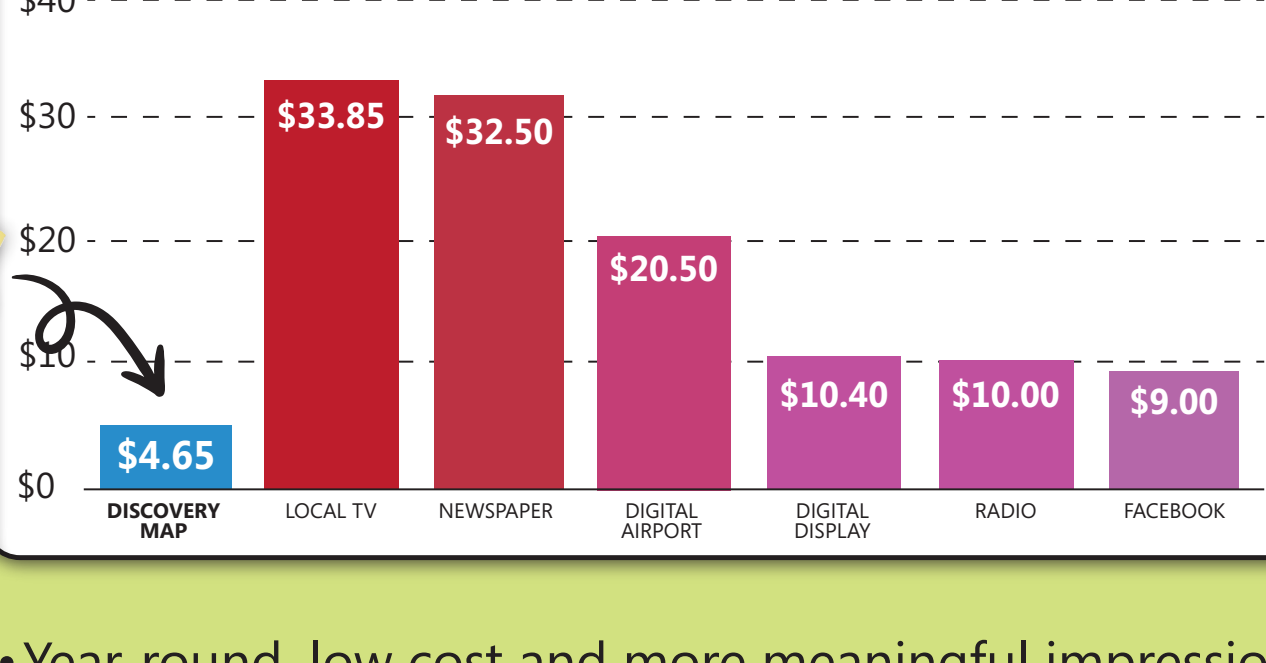

#### Cost Per Thousand Impressions Across Media

- Year-round, low cost and more meaningful impressions
- Visitors keep our maps throughout their trip, using them to make spending decisions. Some even take them home as keepsakes
- 300,000 printed and distributed hand-drawn maps each year
- Your business location drawn, highlighted & labeled on the map
- Free ad design